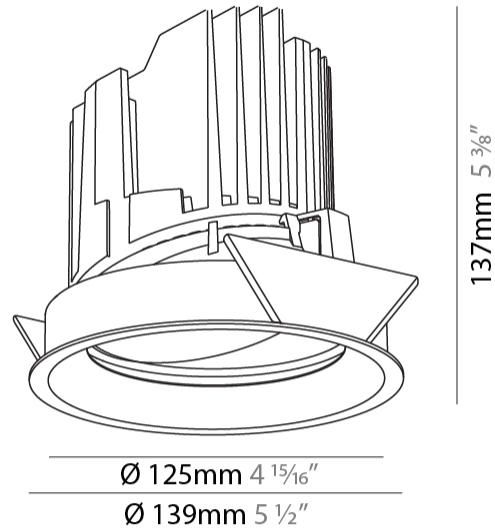

PHYSICAL

Shape: Round
Diameter (mm): 139
Diameter (in): 5 1/2
Height (mm): 137
Height (in): 5 3/8
Ceiling Thickness (mm): 10 / 12.5 / 15
Ceiling Thickness (in): 3/8 or 1/2 or 9/16
Min. Recessing Depth (mm): 150
Min. Recessing Depth (in): 5 7/8
Light Distribution: Adjustable / Downlight
Weight (kg): 0.849
Weight (lbs): 1.87
Fixture Finish: SSR / BKV / CWI / CRY / HAB / UFT / ITA / RUA / FTG / MYG / LOD / PUS / FRO / FUP / KIA / POP / BLS / SPG / MEY / GOH / GUM / CHC / COM / ABZ / JAG / OBR / MOS / ROR
Fixture Material: Aluminum Die Cast
Cut-out Measurements: 130mm / 5 1/8"

ELECTRICAL

Lamp Type: LED (Zhaga Standard)
Input Wattage (W): 13.2 / 16.5
Total Output Wattage (W): 12 / 14
Dimming: Tri-Mode (Non-Dimming and Phase Dimming (120Vac only) and 0-10V Dimming)
Driver Included: No
Driver Location: Recessed Housing
Driver Type: Constant Current - Universal
Driver Class: Class 2
Housing: See components
Input Voltage (V): 120 - 277
Constant Current (MA): 350

LED

Number of LEDs: 1
Color Temperature (°K): 2700 / 3000 / 3500 / 4000
Max. Delivered Lumen (lm): 810 / 900 / 970 / 990
Nominal Lumen (lm): 960 / 1070 / 1156 / 1180
CRI: >90 CRI
Efficiency (%): 0.905
Lamp Life (hrs): 50000

OPTICAL

Reflector°: 10
Adjustability: Rotational 355°; Tilt 30°

RATINGS AND CERTIFICATIONS

Certified By: Certified for North American Standards
IP rating: IP54