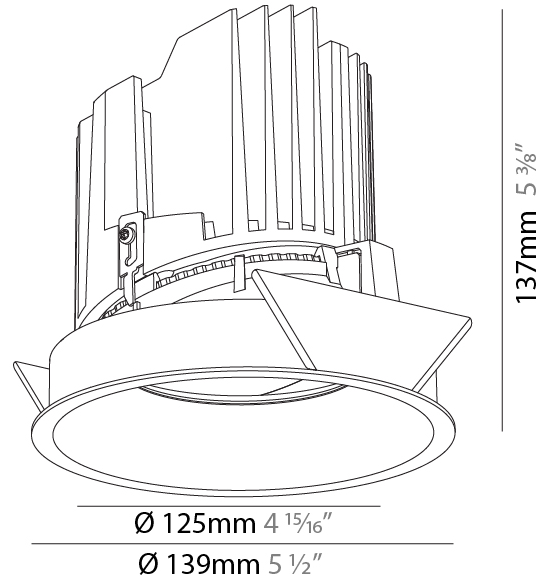

GENERAL

Series: Bioniq
 Subseries: Bioniq Round Semi Adjustable
 Brand: Prolicht
 Division: Architectural
 Mounting Type: Recessed
 Mounting Location: Ceiling
 Subcategory: Downlight

PHYSICAL

Shape: Round
 Diameter (mm): 139
 Diameter (in): 5 1/2
 Height (mm): 137
 Height (in): 5 3/8
 Ceiling Thickness (mm): 10 / 12.5 / 15
 Ceiling Thickness (in): 3/8 or 1/2 or 9/16
 Min. Recessing Depth (mm): 150
 Min. Recessing Depth (in): 5 7/8
 Light Distribution: Adjustable / Downlight
 Weight (kg): 0.851
 Weight (lbs): 1.88
 Fixture Finish: SSR / BKV / CWI / CRY / HAB / UFT / ITA / RUA / FTG / MYG / LOD / PUS / FRO / FUP / KIA / POP / BLS / SPG / MEY / GOH / GUM / CHC / COM / ABZ / JAG / OBR / MOS / ROR
 Fixture Material: Aluminum Die Cast
 Cut-out Measurements: 130mm / 5 1/8"

LED

Number of LEDs: 1
 Color Temperature (°K): 2700 / 3000 / 3500 / 4000
 Max. Delivered Lumen (lm): 810 / 900 / 970 / 990
 Nominal Lumen (lm): 960 / 1070 / 1156 / 1180
 CRI: >90 CRI
 Efficiency (%): 0.905
 Lamp Life (hrs): 50000

OPTICAL

Reflector°: 10
 Adjustability: Rotational 355°; Tilt 10°

RATINGS AND CERTIFICATIONS

Certified By: Certified for North American Standards
 IP rating: IP54

130mm 5 1/8"	150mm 5 7/8"	10 15mm 3/8" 9/16"	10°	355°		